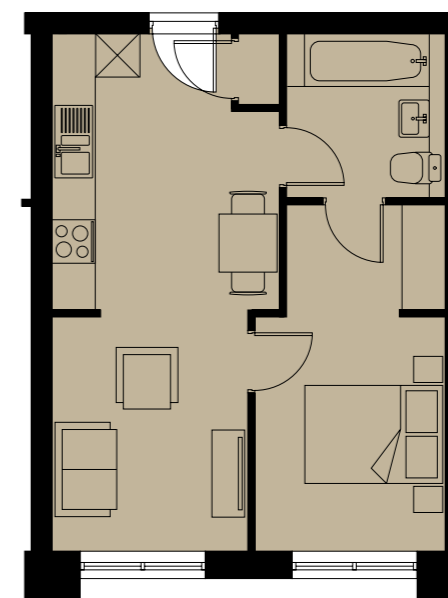

1 BED – GROUND FLOOR

APARTMENT 4 (Type 1)

---

Total area                      42.75 m<sup>2</sup> / 460.2 ft<sup>2</sup>

---

1 BED – 1ST/2ND FLOOR

APARTMENT 11 (Type 1)

---

Total area                      55.21 m<sup>2</sup> / 594.3 ft<sup>2</sup>

---

1 BED – 3RD/5TH FLOOR

APARTMENT 101 (Type 1)

---

Total area                      42.75 m<sup>2</sup> / 460.2 ft<sup>2</sup>

---