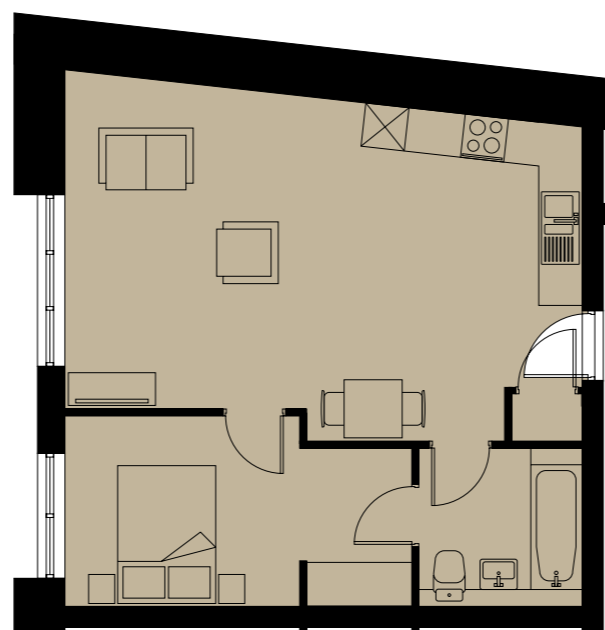

1 BED – GROUND FLOOR

APARTMENT 4 (Type 1)

---

Total area                      42.75 m<sup>2</sup> / 460.2 ft<sup>2</sup>

---

1 BED – 1ST/2ND FLOOR

APARTMENT 11 (Type 1)

---

Total area                      55.21 m<sup>2</sup> / 594.3 ft<sup>2</sup>

---

1 BED – 3RD/5TH FLOOR

APARTMENT 101 (Type 1)

---

Total area                      42.75 m<sup>2</sup> / 460.2 ft<sup>2</sup>

---