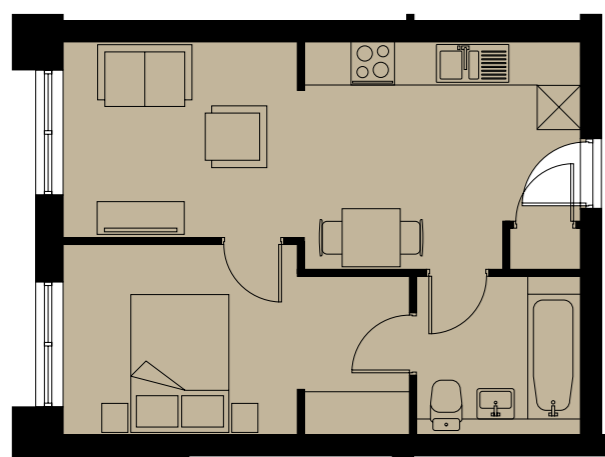

1 BED – GROUND FLOOR

APARTMENT 4 (Type 1)

---

Total area                      42.75 m<sup>2</sup> / 460.2 ft<sup>2</sup>

---

1 BED – 1ST/2ND FLOOR

APARTMENT 11 (Type 1)

---

Total area                      55.21 m<sup>2</sup> / 594.3 ft<sup>2</sup>

---

1 BED – 3RD/5TH FLOOR

APARTMENT 101 (Type 1)

---

Total area                      42.75 m<sup>2</sup> / 460.2 ft<sup>2</sup>

---