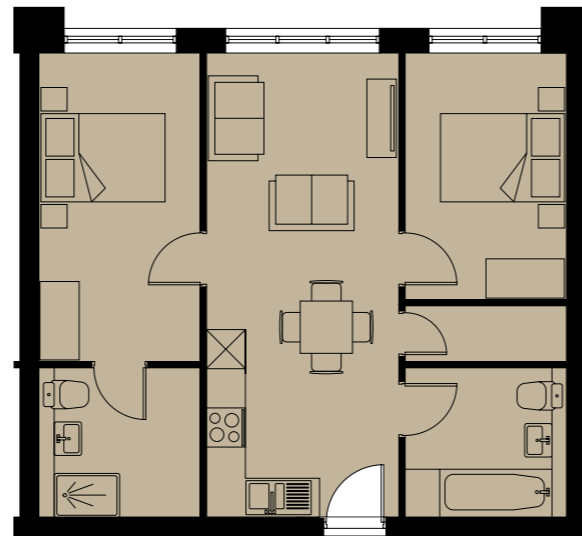

2 BED – GROUND FLOOR

APARTMENT 7 (Type 2)

Total area 74.85 m² / 805.6 ft²

2 BED – 1ST/2ND FLOOR

APARTMENT 32 (Type 1)

Total area 63.75 m² / 686.2 ft²

2 BED – 6TH/7TH FLOOR

APARTMENT 215 (type 3)

Total area 64.10 m² / 690.0 ft²

For individual unit floor plans please contact us for further information.

TWO BED *apartments*

For individual unit floor plans please contact us for further information.