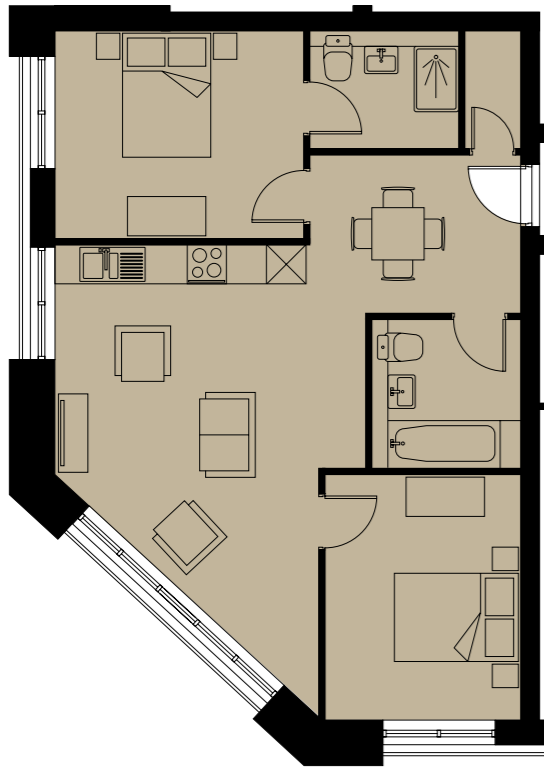

2 BED – GROUND FLOOR

APARTMENT 7 (Type 2)

Total area 74.85 m² / 805.6 ft²

2 BED – 1ST/2ND FLOOR

APARTMENT 32 (Type 1)

Total area 63.75 m² / 686.2 ft²

2 BED – 6TH/7TH FLOOR

APARTMENT 215 (type 3)

Total area 64.10 m² / 690.0 ft²

For individual unit floor plans please contact us for further information.

TWO BED *apartments*

For individual unit floor plans please contact us for further information.