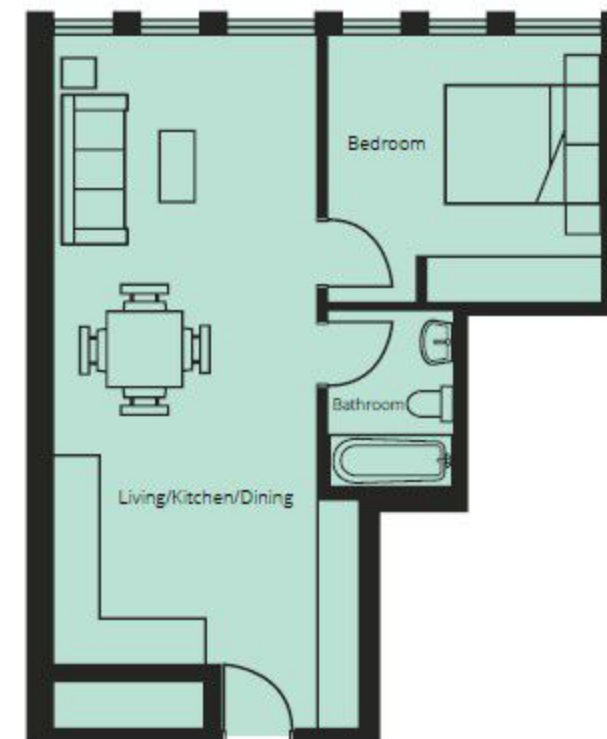

1 BED - LOWER FLOOR UNIT

Kitchen / Diner
4.125m x 4.1m

Bedroom
5.20m x 2.8m

Living Area
2.78m x 4.175m

Bathroom
1.65m x 2.93m

1 BED - MIDDLE FLOOR UNIT (8-20)

Living / Dining Area
3.167m x 6.50m

Bedroom
2.92m x 4.023m

Kitchen
5.03m x 3.530m

Bathroom
2.049m x 2.20m

1 BED - TOWER FLOOR UNIT

Living / Dining /
Kitchen Area
4.02m x 9.17m

Bedroom
3.61m x 3.53m

Bathroom
1.65m x 2.3m

ONE BED

apartments