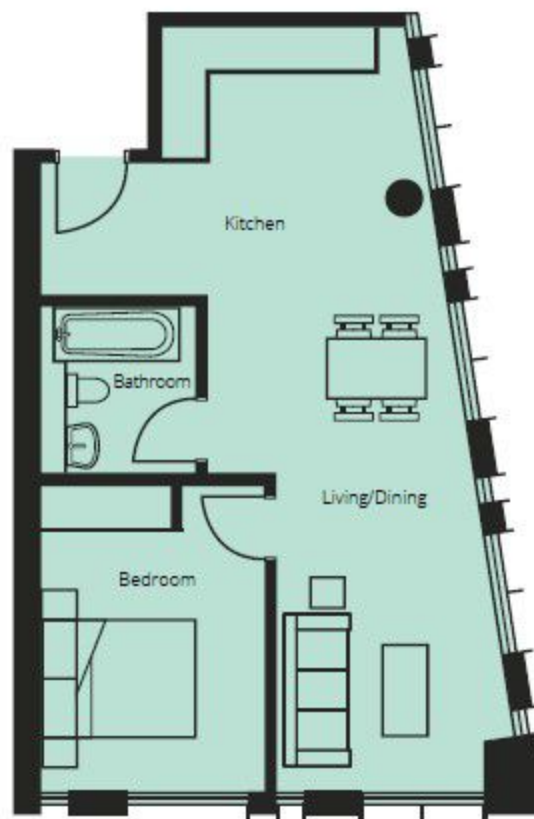

1 BED - LOWER FLOOR UNIT

Kitchen / Diner
4.125m x 4.1m

Bedroom
5.20m x 2.8m

Living Area
2.78m x 4.175m

Bathroom
1.65m x 2.93m

1 BED - MIDDLE FLOOR UNIT (8-20)

Living / Dining Area
3.167m x 6.50m

Bedroom
2.92m x 4.023m

Kitchen
5.03m x 3.530m

Bathroom
2.049m x 2.20m

1 BED - TOWER FLOOR UNIT

Living / Dining /
Kitchen Area
4.02m x 9.17m

Bedroom
3.61m x 3.53m

Bathroom
1.65m x 2.3m

ONE BED

apartments