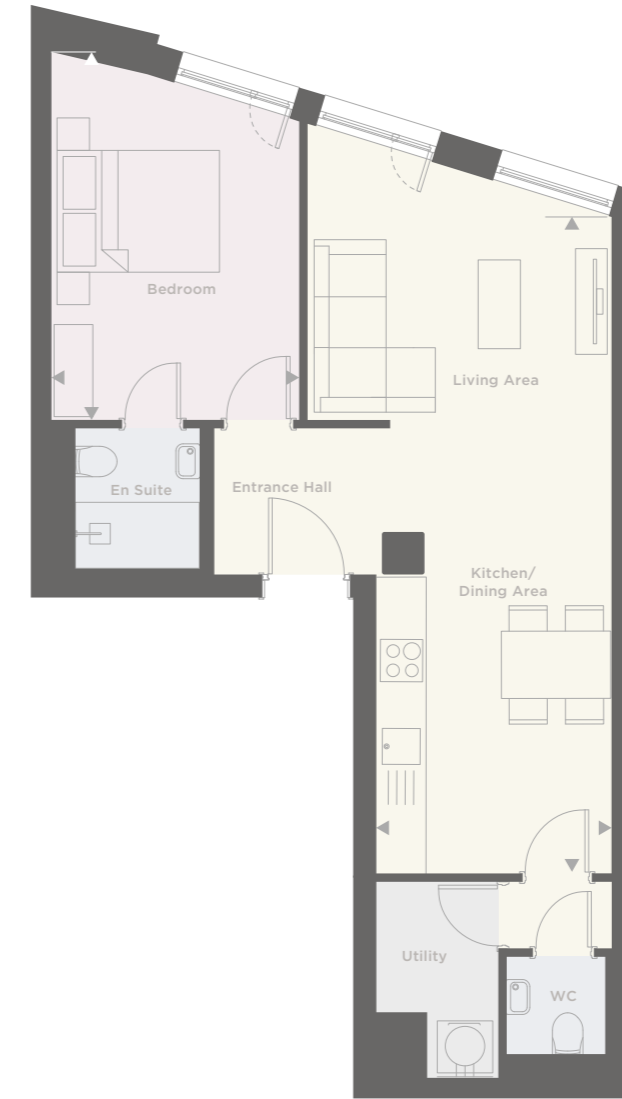

1

ONE BEDROOM APARTMENTS

Kitchen/Living/Dining Room 6170mm x 4135mm 20'3" x 13'7"
 Bedroom 3795mm x 2725mm 12'5" x 8'11"

Apartments
 Floor 1: 1.2
 Floor 2: 2.2

Kitchen/Living/Dining Room 7965mm x 2855mm 26'1" x 9'4"
 Bedroom 4465mm x 3005mm 14'8" x 9'10"

■ - Column

Apartments
 Floor 1: 1.10
 Floor 2: 2.10