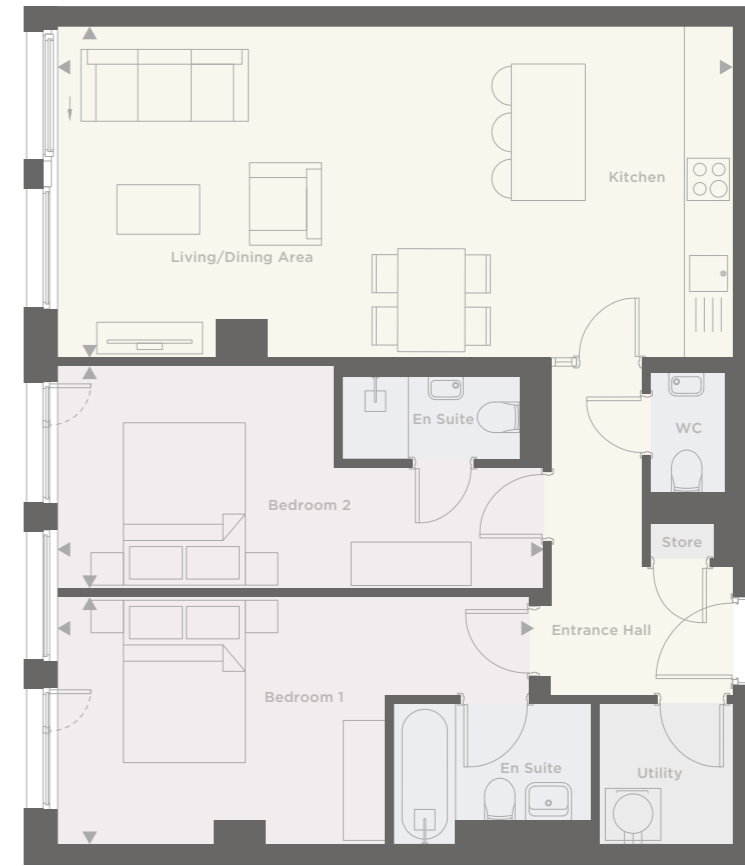

2

TWO BEDROOM APARTMENTS

Kitchen/Living/Dining Room	8140mm x 4255mm	26'8" x 13'11"
Bedroom 1	5905mm x 4145mm	19'4" x 13'7"
Bedroom 2	3940mm x 3005mm	12'11" x 9'10"

■ - Column

Apartments

Floor 3:	3.9	Floor 5:	5.9
Floor 4:	4.9	Floor 6:	6.9

Kitchen/Living/Dining Room	8200mm x 4020mm	26'11" x 13'2"
Bedroom 1	5735mm x 3000mm	18'10" x 9'10"
Bedroom 2	5890mm x 2700mm	19'4" x 8'10"

Apartments

Floor 3:	3.10	Floor 5:	5.10
Floor 4:	4.10	Floor 6:	6.10