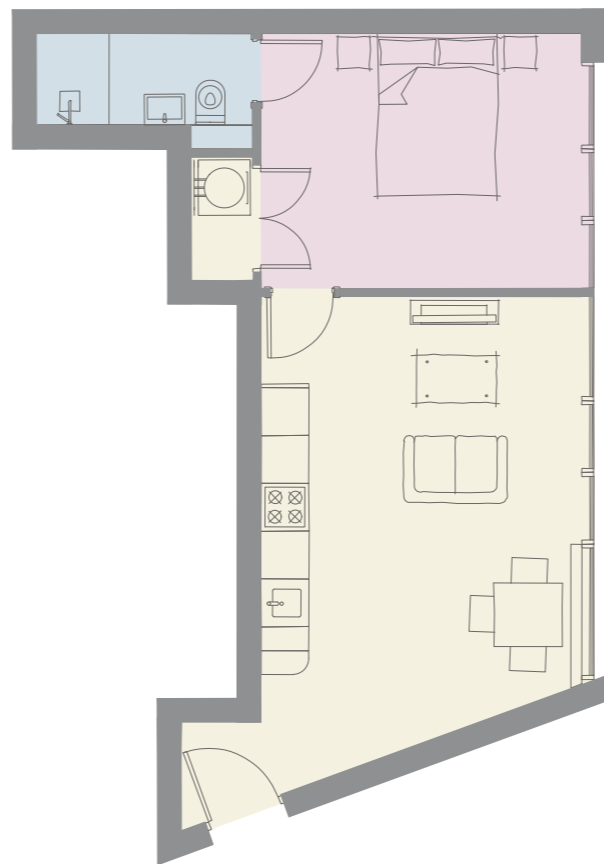

SPRINGFIELD COURT

HARROGATE

First, Second & Third Floors Apartments 48, 55 & 61

Living/Dining/Kitchen	21' 11" x 16' 6"
Bedroom	13' 3" x 10' 6"
En-Suite	8' 10" x 3' 9"