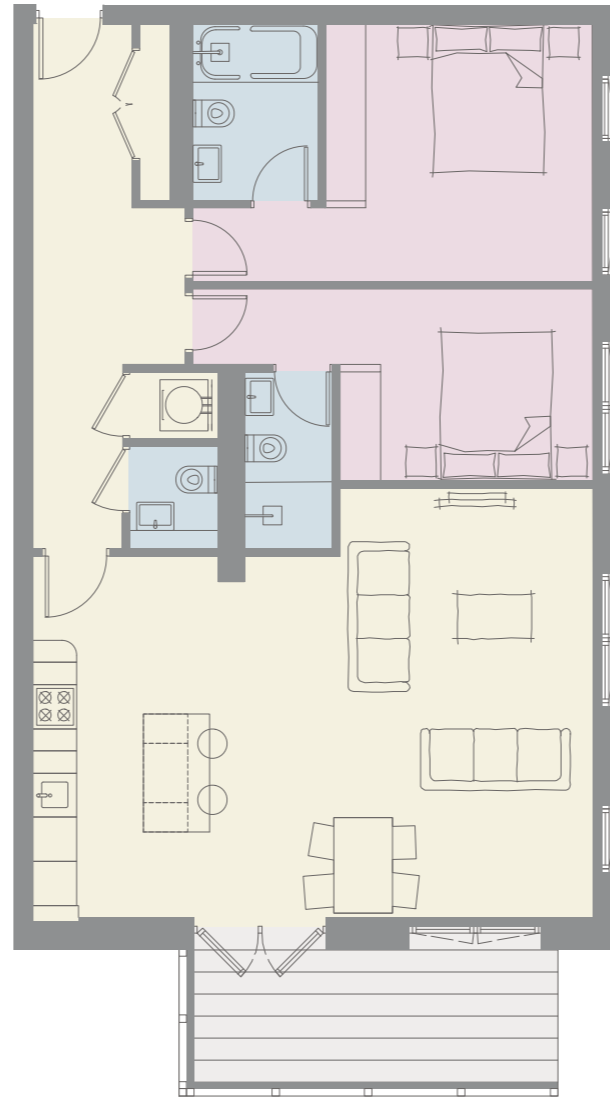

SPRINGFIELD COURT

HARROGATE

First Floor Apartment 7

Living/Dining/Kitchen	25' 0" x 19' 1"
Bedroom 1	17' 9" x 11' 6"
En-Suite 1	7' 10" x 5' 7"
Bedroom 2	17' 9" x 8' 6"
En-Suite 2	7' 10" x 3' 11"